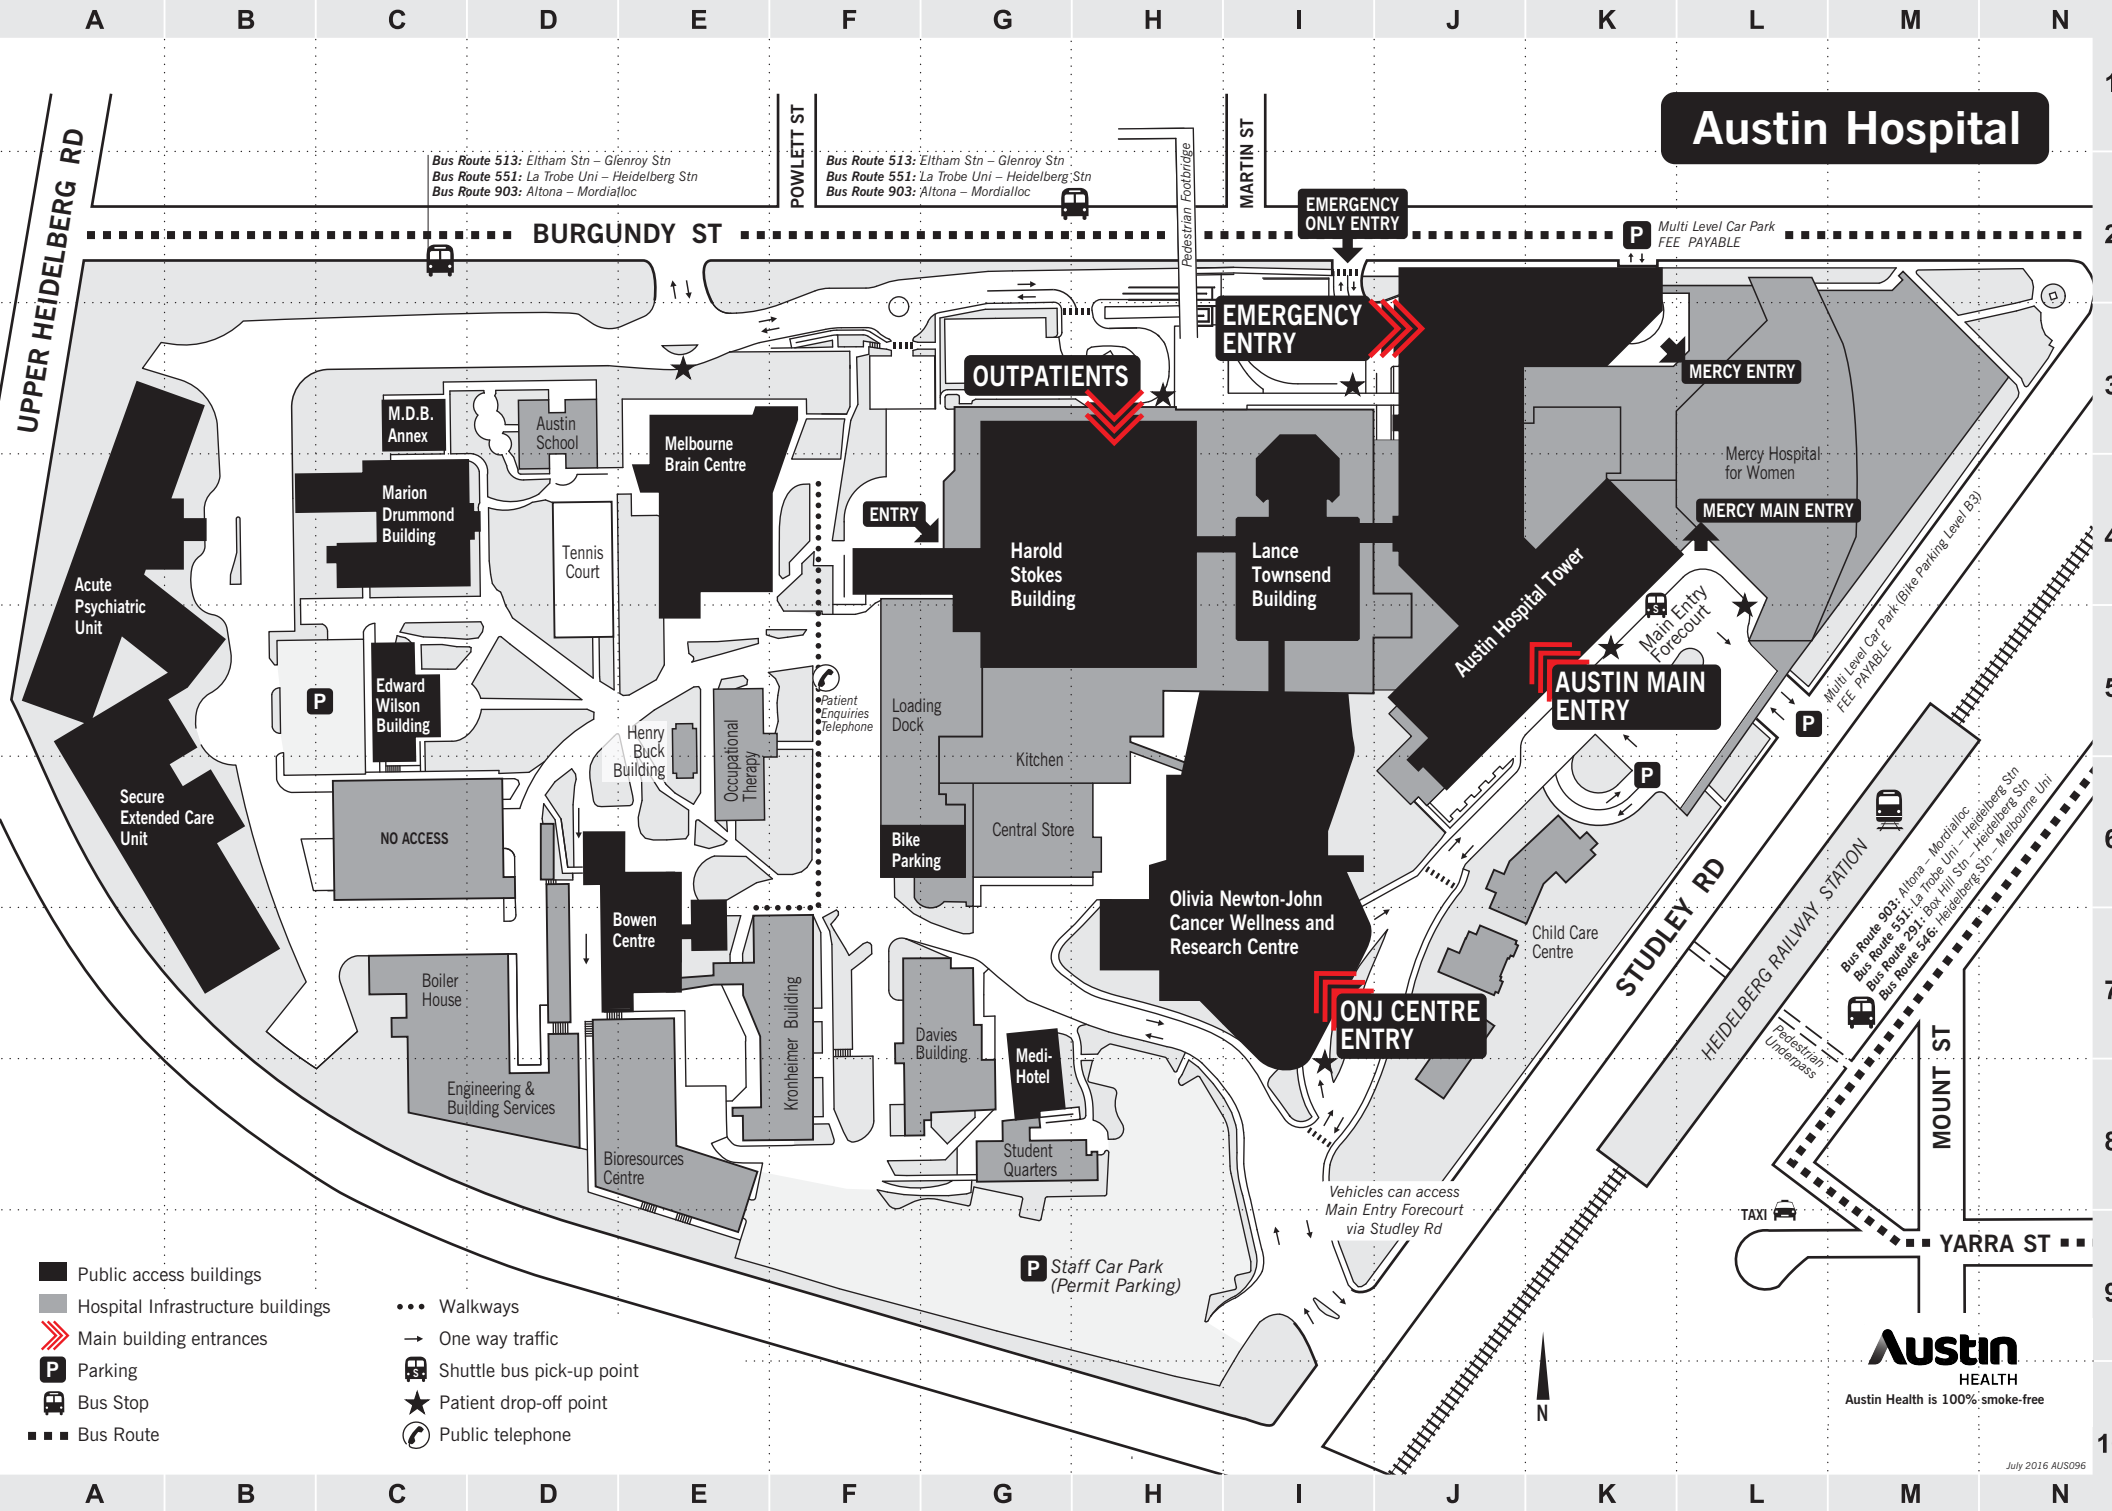

# Austin Hospital

Bus Route 513: Eltham Stn – Glenroy Stn  
 Bus Route 551: La Trobe Uni – Heidelberg Stn  
 Bus Route 903: Altona – Mordialloc

Bus Route 513: Eltham Stn – Glenroy Stn  
 Bus Route 551: La Trobe Uni – Heidelberg Stn  
 Bus Route 903: Altona – Mordialloc

Bus Route 903: Altona – Mordialloc  
 Bus Route 551: La Trobe Uni – Heidelberg Stn  
 Bus Route 291: Box Hill Stn – Heidelberg Stn  
 Bus Route 546: Heidelberg Stn – Mordialloc

- Public access buildings
- Hospital Infrastructure buildings
- Main building entrances
- Parking
- Bus Stop
- Bus Route

- Walkways
- One way traffic
- Shuttle bus pick-up point
- Patient drop-off point
- Public telephone

**Austin**  
 HEALTH  
 Austin Health is 100% smoke-free