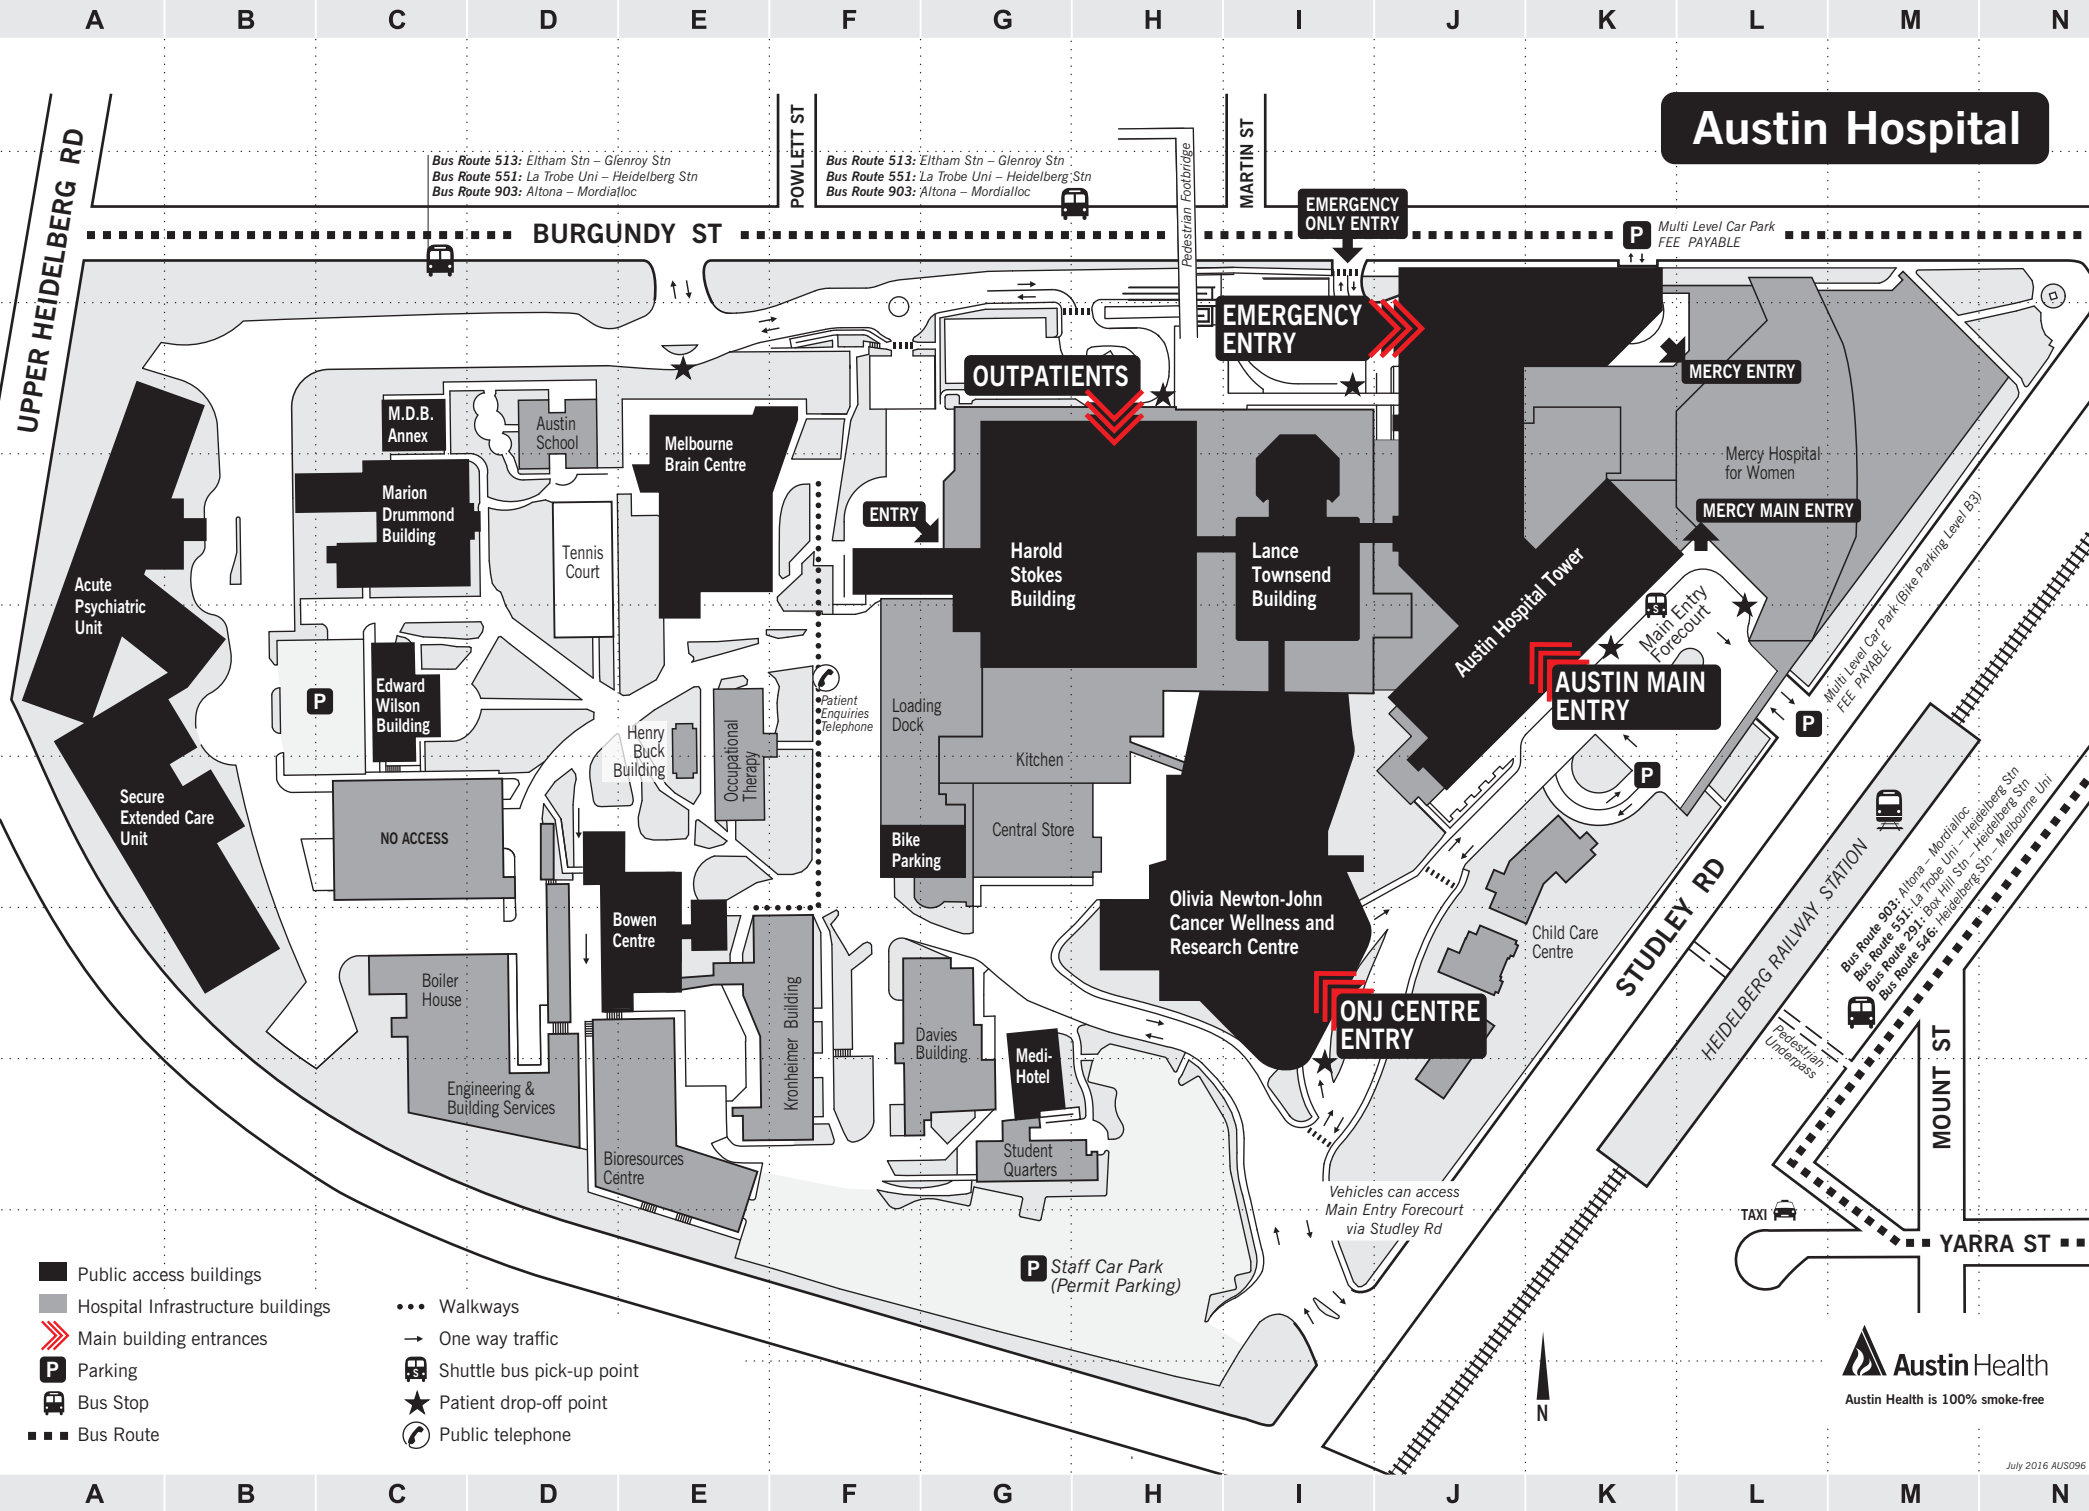

Austin Hospital

Bus Route 513: Eltham Stn – Glenroy Stn
 Bus Route 551: La Trobe Uni – Heidelberg Stn
 Bus Route 903: Altona – Mordialloc

P Multi Level Car Park
 FEE PAYABLE

Bus Route 903: Altona – Mordialloc
 Bus Route 551: La Trobe Uni – Heidelberg Stn
 Bus Route 291: Box Hill Stn – Heidelberg Stn
 Bus Route 546: Heidelberg Stn – Mordialloc

- Public access buildings
- Hospital Infrastructure buildings
- Main building entrances
- Parking
- Bus Stop
- Bus Route
- Walkways
- One way traffic
- Shuttle bus pick-up point
- Patient drop-off point
- Public telephone